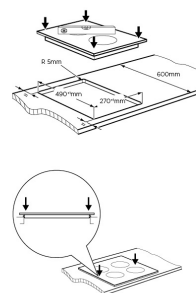

30cm induction cooktop

WHI323BD

DIMENSIONS

Total product height (mm) - 51, Total product width (mm) - 300, Total product depth (mm) - 520, Cut out width (mm) - 270, Cut out depth (mm) - 490